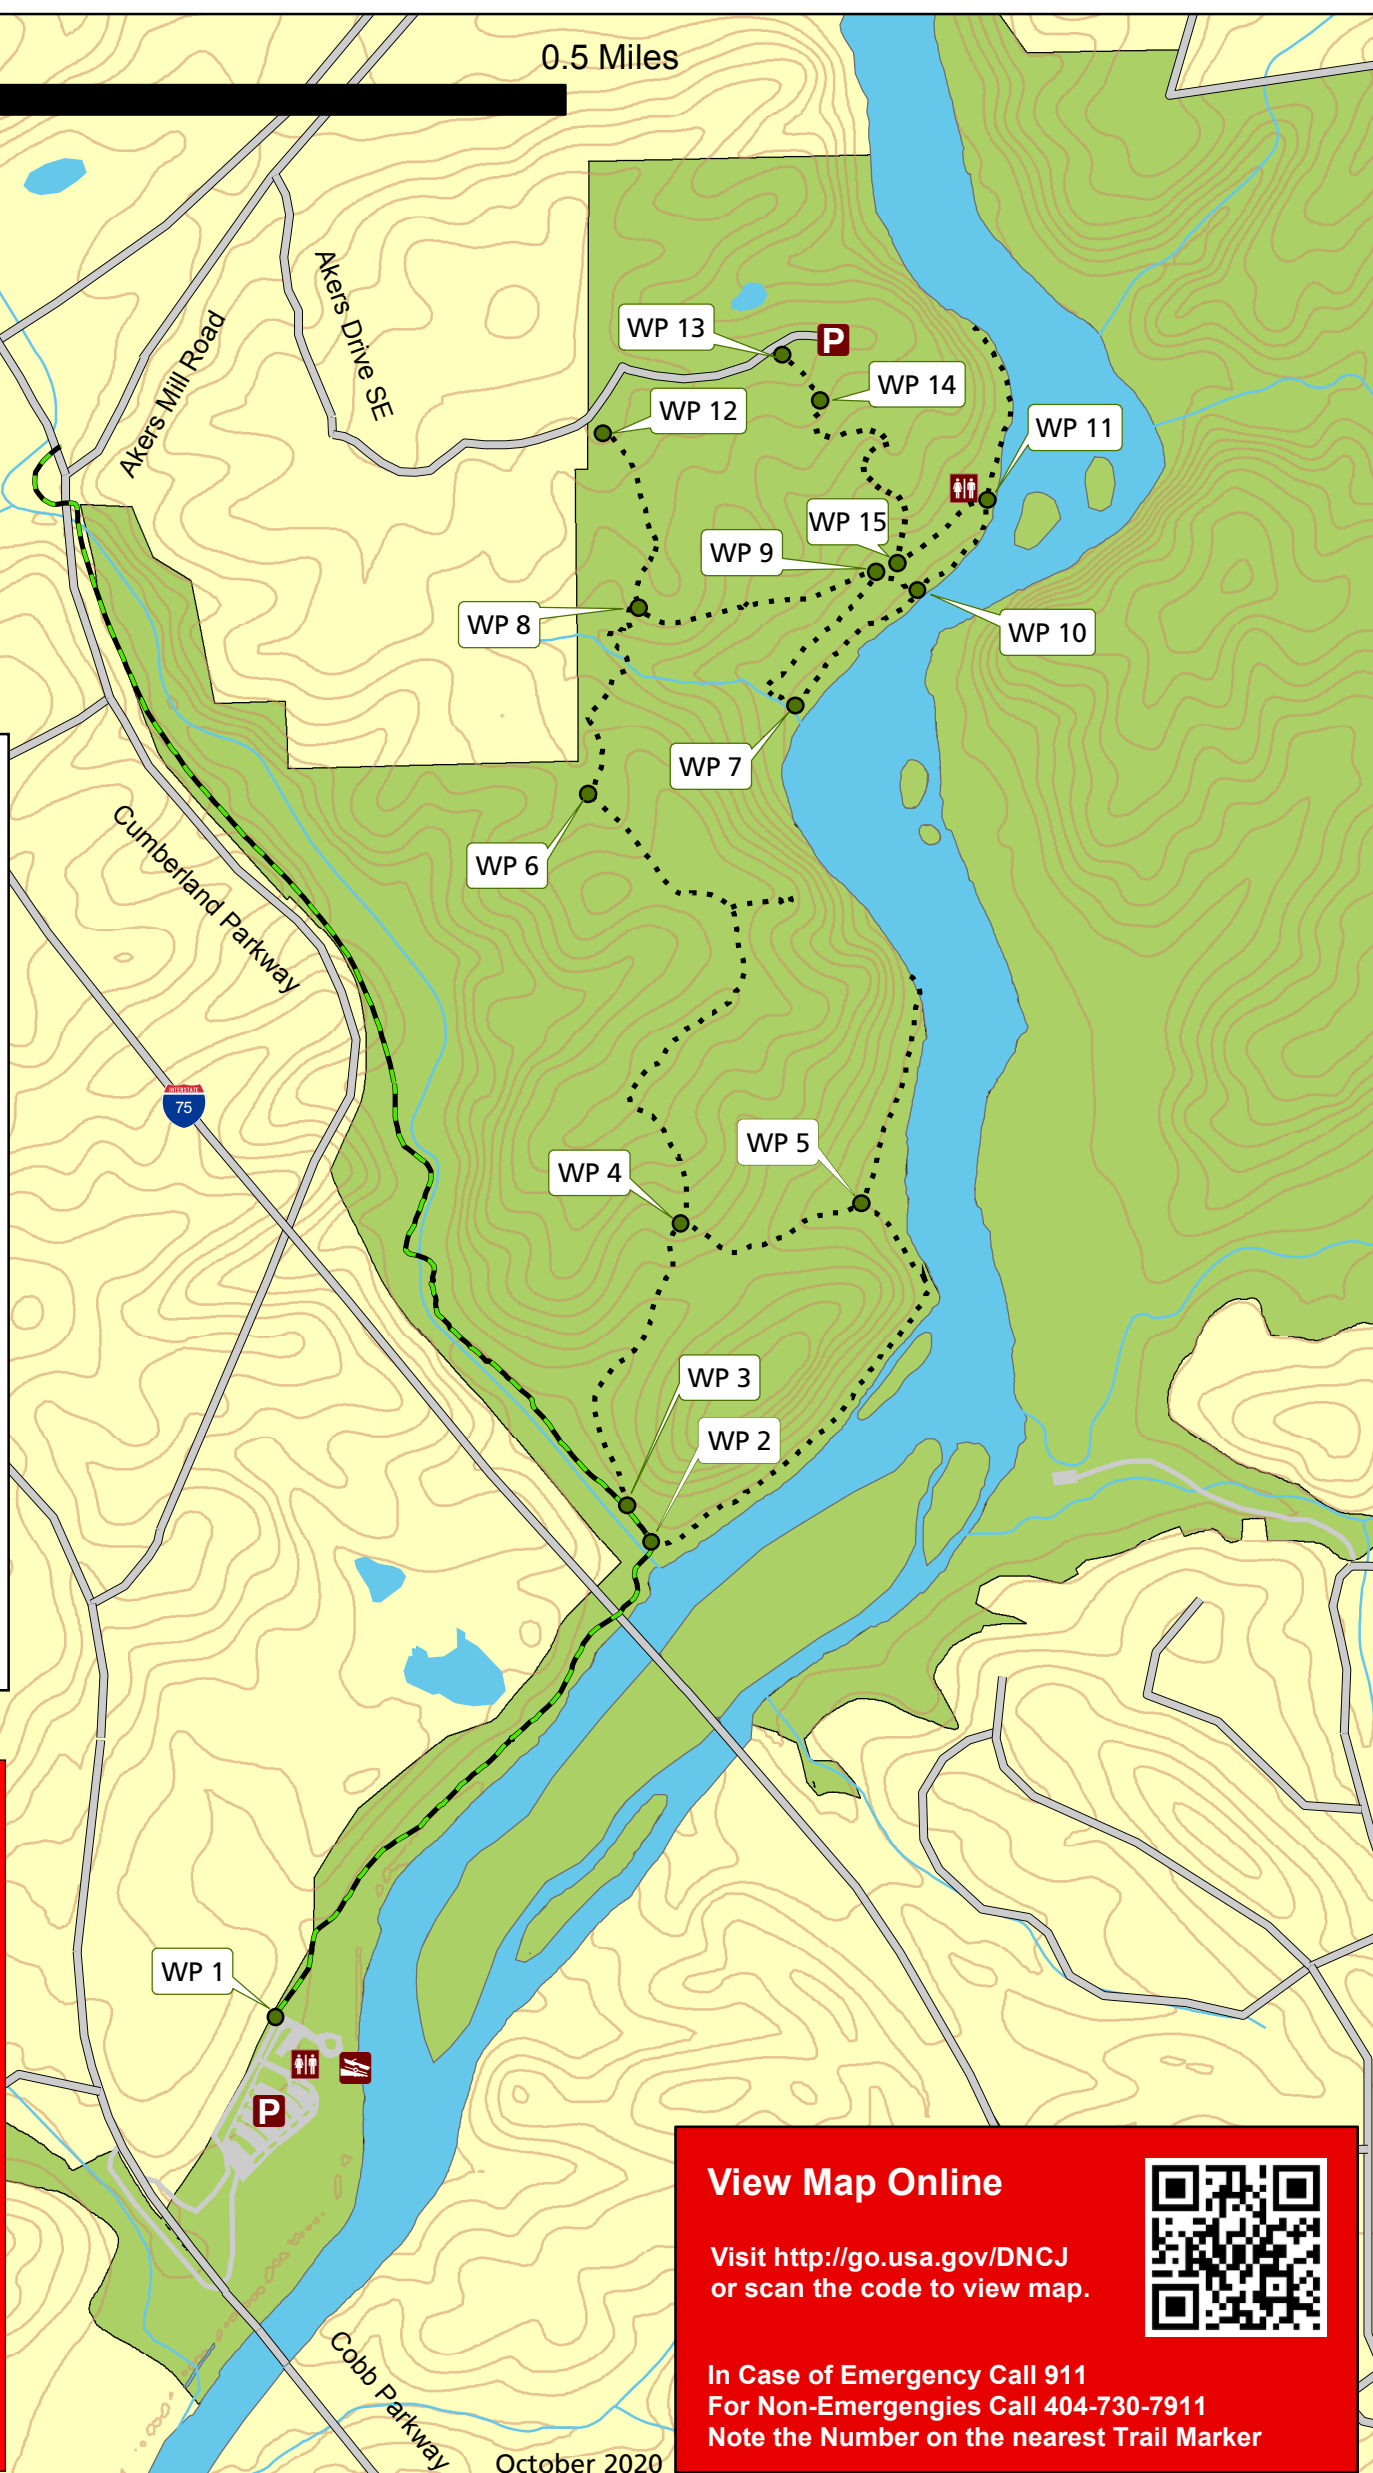

WP00_WestPalisades031 2020.pdf

Legend

- You Are Here
- Map Markers
- Hiking Only Trail
- Biking & Hiking Trail
- Parking
- Toilets
- Boat Ramp
- Park Land

Park Rules

- Biking on posted "Biking & Hiking Trail" only.
- Pets must be on a leash.
- It is your responsibility to clean up after your pet.
- Please pack out all trash.

Palisades West Addresses

Paces Mill Entrance
3444 Cobb Parkway
Atlanta, GA 30339

Akers Mill Entrance
3700 Aker's Drive
Atlanta, GA 30339

View Map Online

Visit <http://go.usa.gov/DNCJ>
or scan the code to view map.

In Case of Emergency Call 911
For Non-Emergencies Call 404-730-7911
Note the Number on the nearest Trail Marker